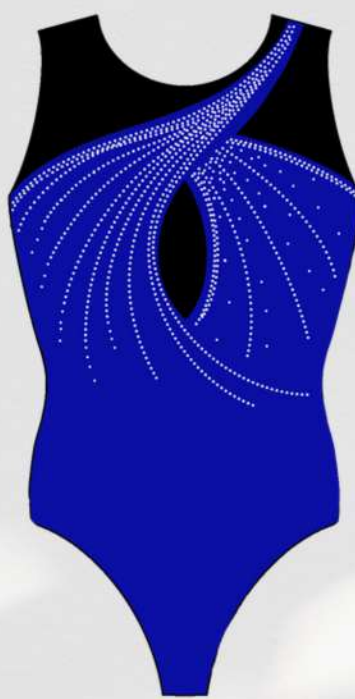

LK008KM

Leotard options:

- Mystic
- Lycra
- Printed Mesh
- Printed Lycra
- Any Color Stones
- Any Color Leotard